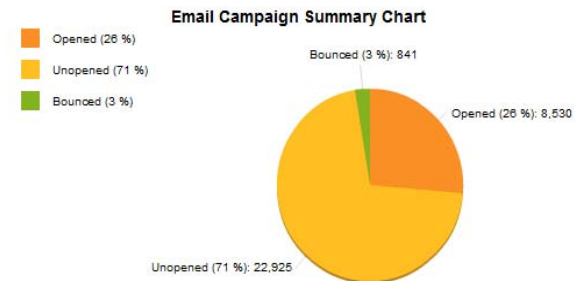

Connect to them with alClick Emailer Application

- alClick emailer use's embedded images within mail to produce higher click rates.
- Embedded images are not blocked by email clients (unlike images which have to be downloaded from server).
- Emails are sent from a trusted email server (removes possibility of mail or SPAM errors).
- All emails are complaint with best practise email marketing directives (privacy, allow un-subscription).

[Statistics Snapshot](#)
[Open Statistics](#)
[Link Statistics](#)
[Bounce Statistics](#)
[Unsubscribe Statistics](#)
[Forwarding Statistics](#)

Statistics Snapshot	
Email Subject	alJazeera Jobs - Complete your Sign up and use the Limited Time Offer of FREE Registration
Email Campaign	alJazeera Jobs - Limited Time Offer
Contact List	alJazeera Jobs - Non Completed 30.10.09
Start Sending	October 30 2009, 5:26 pm
Finished Sending	November 5 2009, 5:54 am
Sending Time	132 hours, 27 minutes
Sent To	32,296 of 32,296
Sent By	alclick
Opened	11,574 / 8,530 Unique Opens
Open Rate:	26.41%
Click-through Rate:	10.99%
Bounced	841